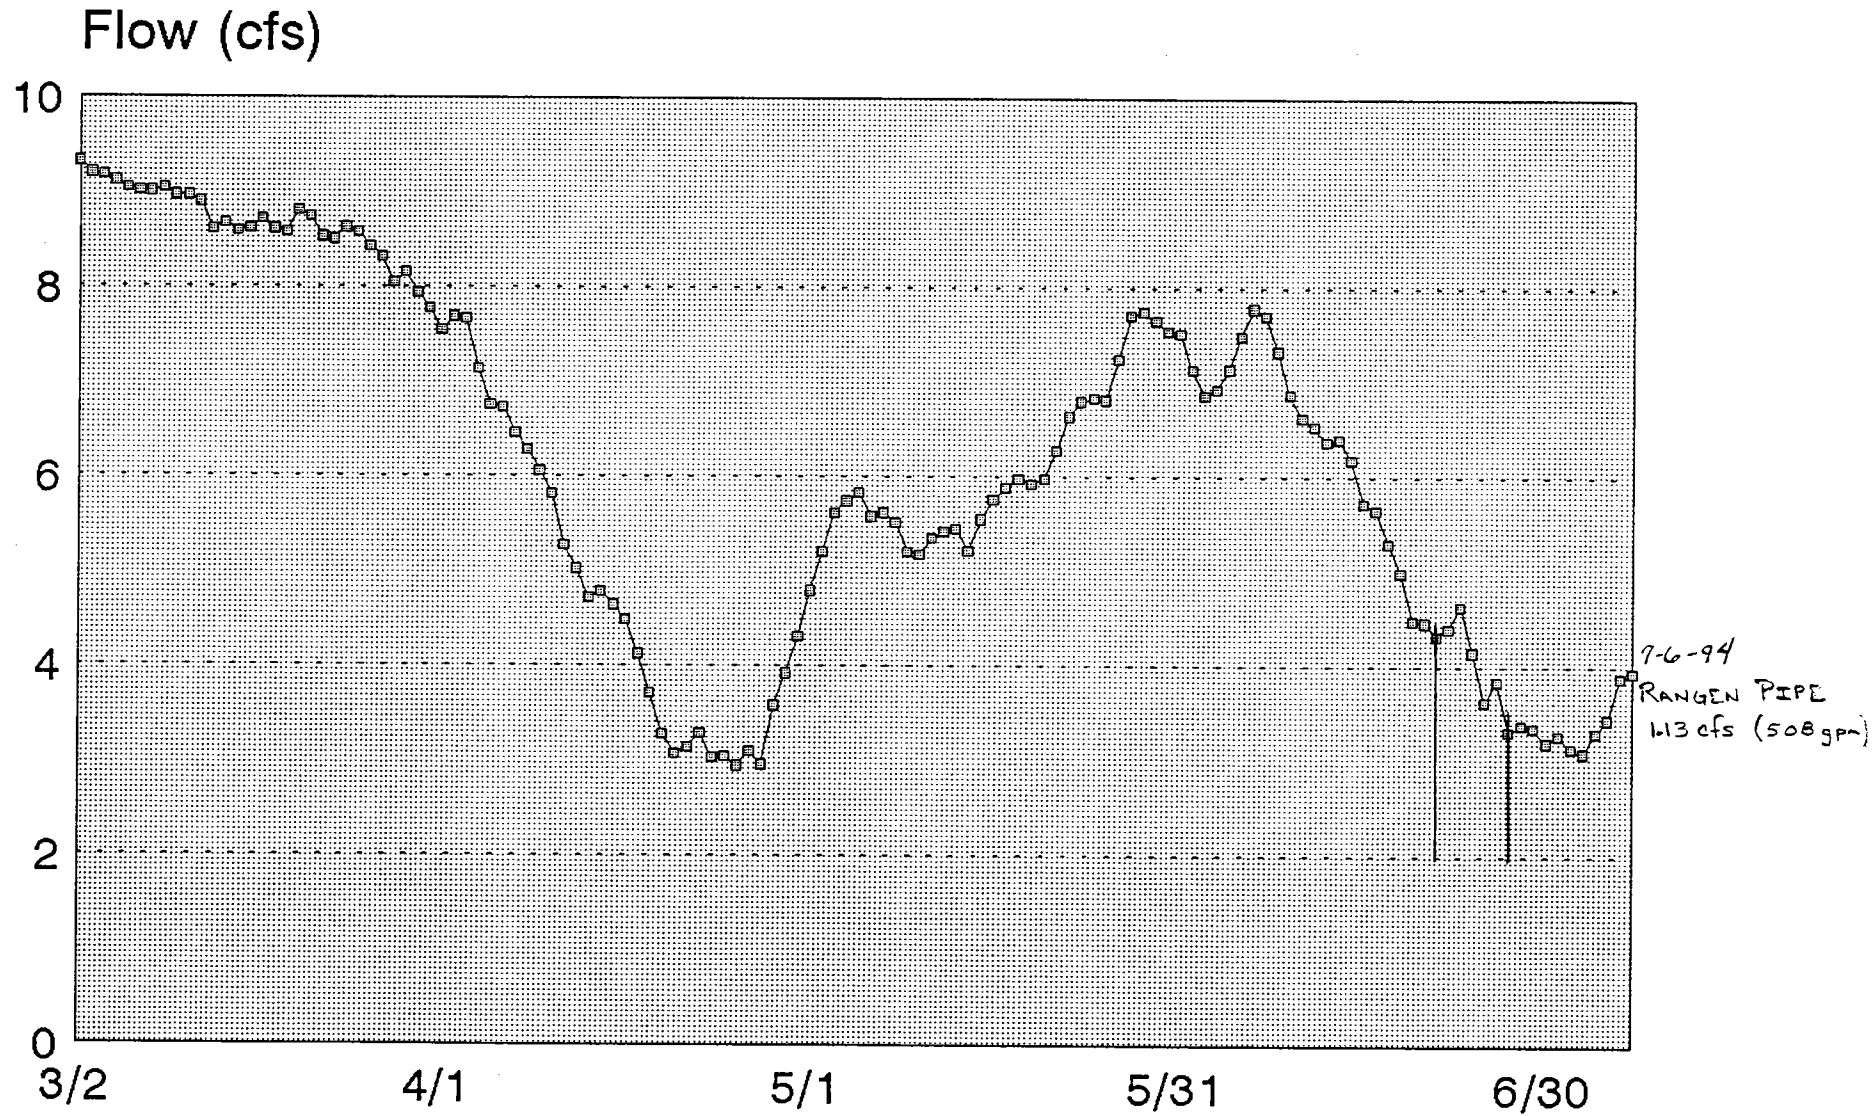

Curren Tunnel

Average Daily Flow Rate

Based on average daily water levels and rating table.

Curren Tunnel

Average Daily Flow Rate
Enlarged Version

Based on average daily water levels and rating table.