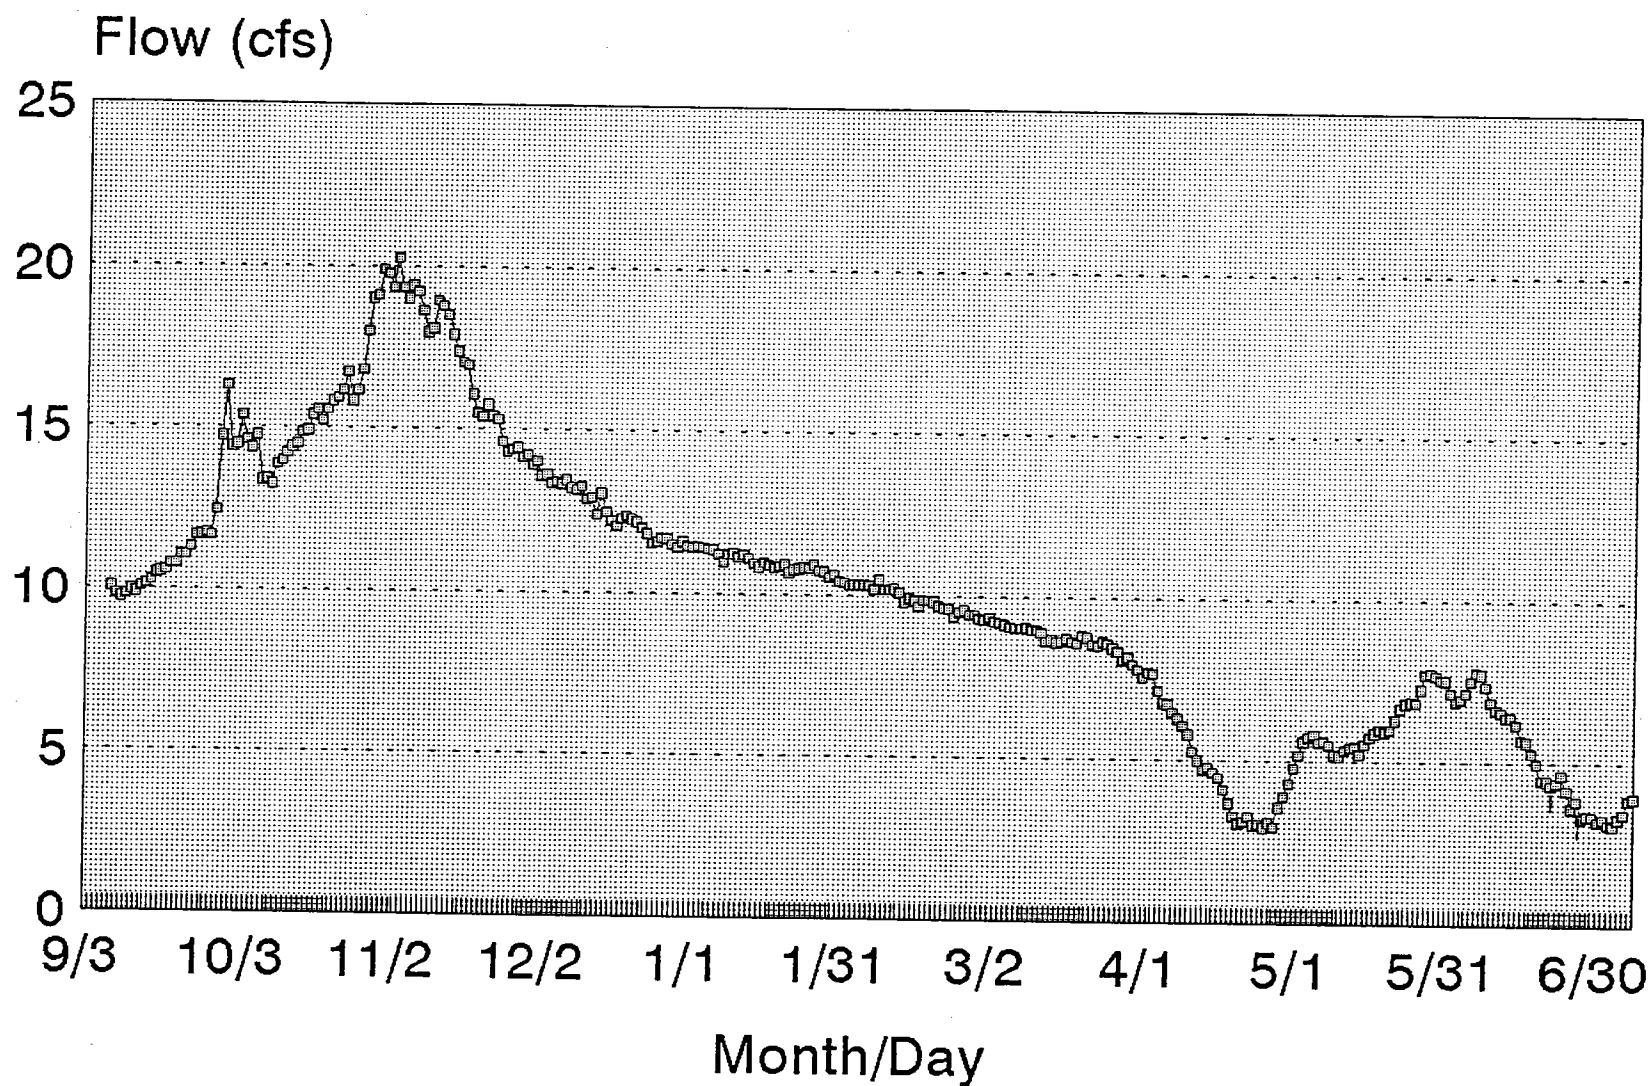

Curren Tunnel

Average Daily Flow Rate

Based on average daily water levels and rating table.

Curren Tunnel

Average Daily Flow Rate
Enlarged Version

Based on average daily water levels and rating table.