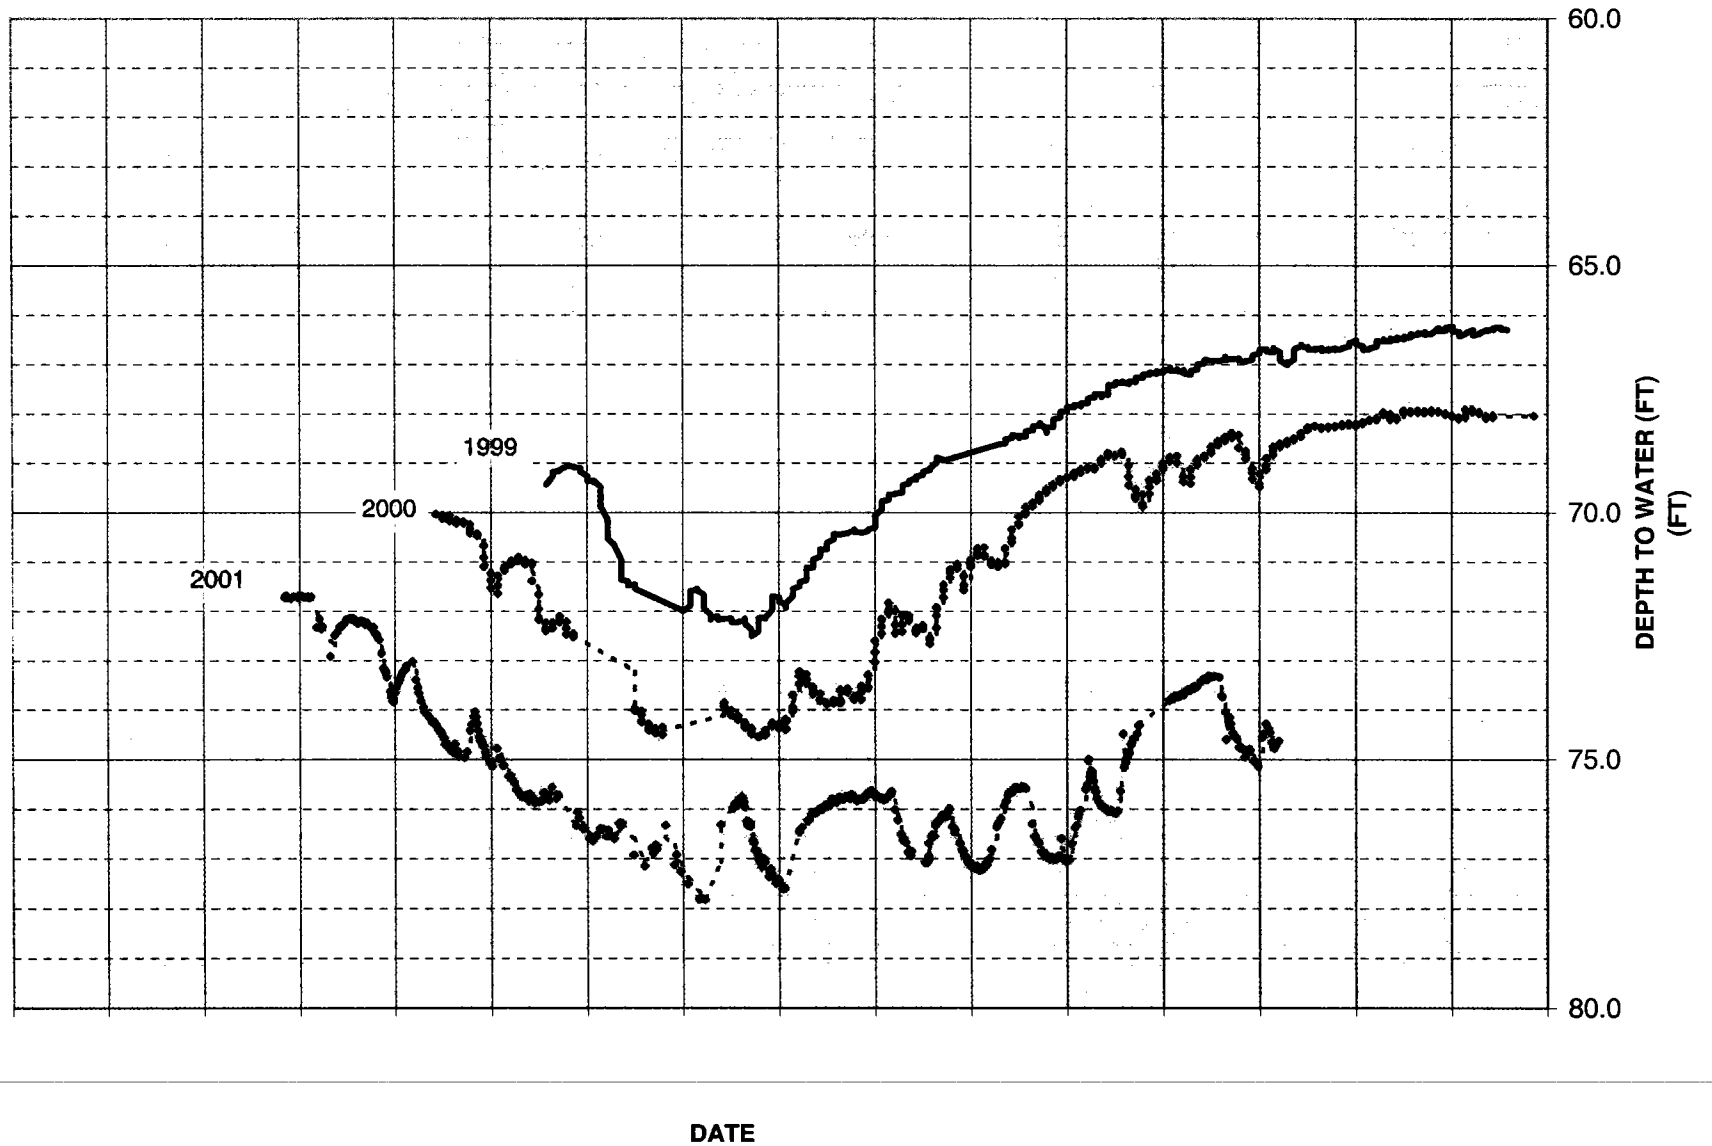

Bancroft-Lund WD 13T - Holsten Observation Well, A0004100  
1999-2001

**Bancroft-Lund - Holsten Observation Well**  
A0004100 - T09S, R39E, SEC24, SWSENE  
1999 - 2001 Water Level Data

DATE	WL	Elevation
5/10/01 8:00 PM	71.73	5418.27
5/11/01 12:00 AM	71.69	5418.31
5/11/01 8:00 AM	71.73	5418.27
5/11/01 4:00 PM	71.74	5418.26
5/12/01 12:00 AM	71.71	5418.29
5/12/01 4:00 PM	71.72	5418.28
5/12/01 8:00 PM	71.69	5418.31
5/13/01 4:00 AM	71.69	5418.31
5/13/01 12:00 PM	71.71	5418.29
5/13/01 4:00 PM	71.72	5418.28
5/14/01 4:00 AM	71.71	5418.29
5/14/01 10:00 AM	71.73	5418.27
5/14/01 4:00 PM	71.71	5418.29
5/15/01 12:00 PM	72.33	5417.67
5/15/01 10:00 PM	72.16	5417.84
5/16/01 4:00 AM	72.36	5417.64
5/16/01 8:00 AM	72.31	5417.69
5/17/01 12:00 PM	72.92	5417.08
5/18/01 4:00 AM	72.49	5417.51
5/18/01 8:00 AM	72.45	5417.55
5/18/01 12:00 PM	72.43	5417.57
5/18/01 8:00 PM	72.32	5417.68
5/19/01 12:00 AM	72.33	5417.67
5/19/01 8:00 AM	72.27	5417.73
5/19/01 12:00 PM	72.25	5417.75
5/19/01 8:00 PM	72.17	5417.83
5/20/01 8:00 AM	72.15	5417.85
5/20/01 4:00 PM	72.15	5417.85
5/20/01 8:00 PM	72.15	5417.85
5/21/01 12:00 AM	72.19	5417.81
5/21/01 4:00 AM	72.2	5417.8
5/21/01 12:00 PM	72.25	5417.75
5/21/01 4:00 PM	72.21	5417.79
5/22/01 12:00 AM	72.19	5417.81
5/22/01 8:00 AM	72.21	5417.79
5/22/01 2:00 PM	72.27	5417.73
5/22/01 8:00 PM	72.23	5417.77
5/23/01 4:00 AM	72.29	5417.71
5/23/01 12:00 PM	72.35	5417.65
5/23/01 4:00 PM	72.37	5417.63
5/23/01 8:00 PM	72.33	5417.67
5/24/01 12:00 AM	72.45	5417.55
5/24/01 4:00 AM	72.47	5417.53
5/24/01 8:00 AM	72.48	5417.52
5/24/01 12:00 PM	72.55	5417.45
5/24/01 4:00 PM	72.58	5417.42
5/25/01 12:00 AM	72.85	5417.15
5/25/01 8:00 AM	73.15	5416.85
5/25/01 12:00 PM	73.21	5416.79
5/25/01 2:00 PM	73.2	5416.8
5/25/01 4:00 PM	73.25	5416.75