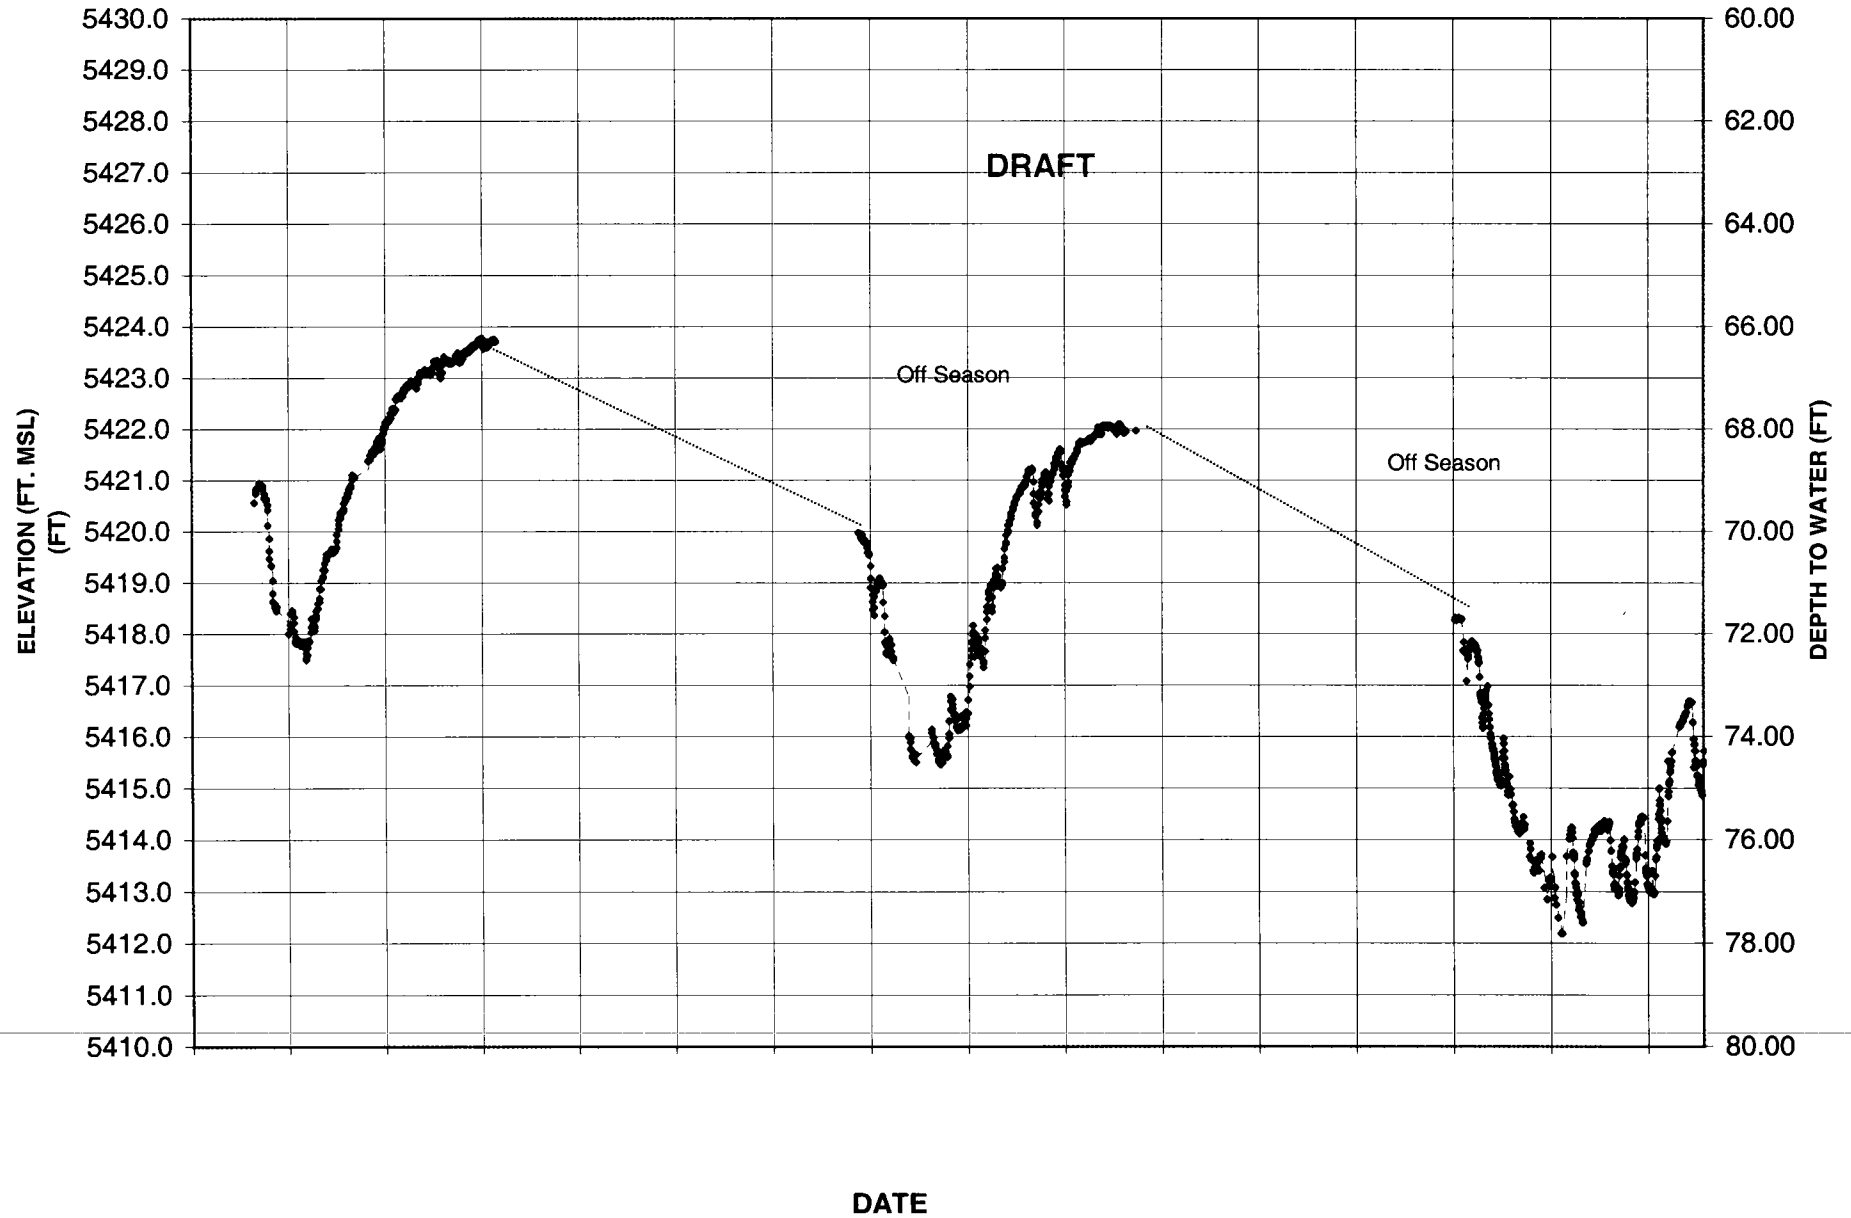

Bancroft-Lund WD 13T - Holsten Observation Well, A0004100  
1999-2001

**Bancroft-Lund - Holsten Observation Well**  
A0004100 - T09S, R39E, SEC24, SWSENE  
1999 - 2001 Water Level Data

DATE	WL	Elevation
5/10/01 8:00 PM	71.73	5418.27
5/11/01 12:00 AM	71.69	5418.31
5/11/01 8:00 AM	71.73	5418.27
5/11/01 4:00 PM	71.74	5418.26
5/12/01 12:00 AM	71.71	5418.29
5/12/01 4:00 PM	71.72	5418.28
5/12/01 8:00 PM	71.69	5418.31
5/13/01 4:00 AM	71.69	5418.31
5/13/01 12:00 PM	71.71	5418.29
5/13/01 4:00 PM	71.72	5418.28
5/14/01 4:00 AM	71.71	5418.29
5/14/01 10:00 AM	71.73	5418.27
5/14/01 4:00 PM	71.71	5418.29
5/15/01 12:00 PM	72.33	5417.67
5/15/01 10:00 PM	72.16	5417.84
5/16/01 4:00 AM	72.36	5417.64
5/16/01 8:00 AM	72.31	5417.69
5/17/01 12:00 PM	72.92	5417.08
5/18/01 4:00 AM	72.49	5417.51
5/18/01 8:00 AM	72.45	5417.55
5/18/01 12:00 PM	72.43	5417.57
5/18/01 8:00 PM	72.32	5417.68
5/19/01 12:00 AM	72.33	5417.67
5/19/01 8:00 AM	72.27	5417.73
5/19/01 12:00 PM	72.25	5417.75
5/19/01 8:00 PM	72.17	5417.83
5/20/01 8:00 AM	72.15	5417.85
5/20/01 4:00 PM	72.15	5417.85
5/20/01 8:00 PM	72.15	5417.85
5/21/01 12:00 AM	72.19	5417.81
5/21/01 4:00 AM	72.2	5417.8
5/21/01 12:00 PM	72.25	5417.75
5/21/01 4:00 PM	72.21	5417.79
5/22/01 12:00 AM	72.19	5417.81
5/22/01 8:00 AM	72.21	5417.79
5/22/01 2:00 PM	72.27	5417.73
5/22/01 8:00 PM	72.23	5417.77
5/23/01 4:00 AM	72.29	5417.71
5/23/01 12:00 PM	72.35	5417.65
5/23/01 4:00 PM	72.37	5417.63
5/23/01 8:00 PM	72.33	5417.67
5/24/01 12:00 AM	72.45	5417.55
5/24/01 4:00 AM	72.47	5417.53
5/24/01 8:00 AM	72.48	5417.52
5/24/01 12:00 PM	72.55	5417.45
5/24/01 4:00 PM	72.58	5417.42
5/25/01 12:00 AM	72.85	5417.15
5/25/01 8:00 AM	73.15	5416.85
5/25/01 12:00 PM	73.21	5416.79
5/25/01 2:00 PM	73.2	5416.8
5/25/01 4:00 PM	73.25	5416.75