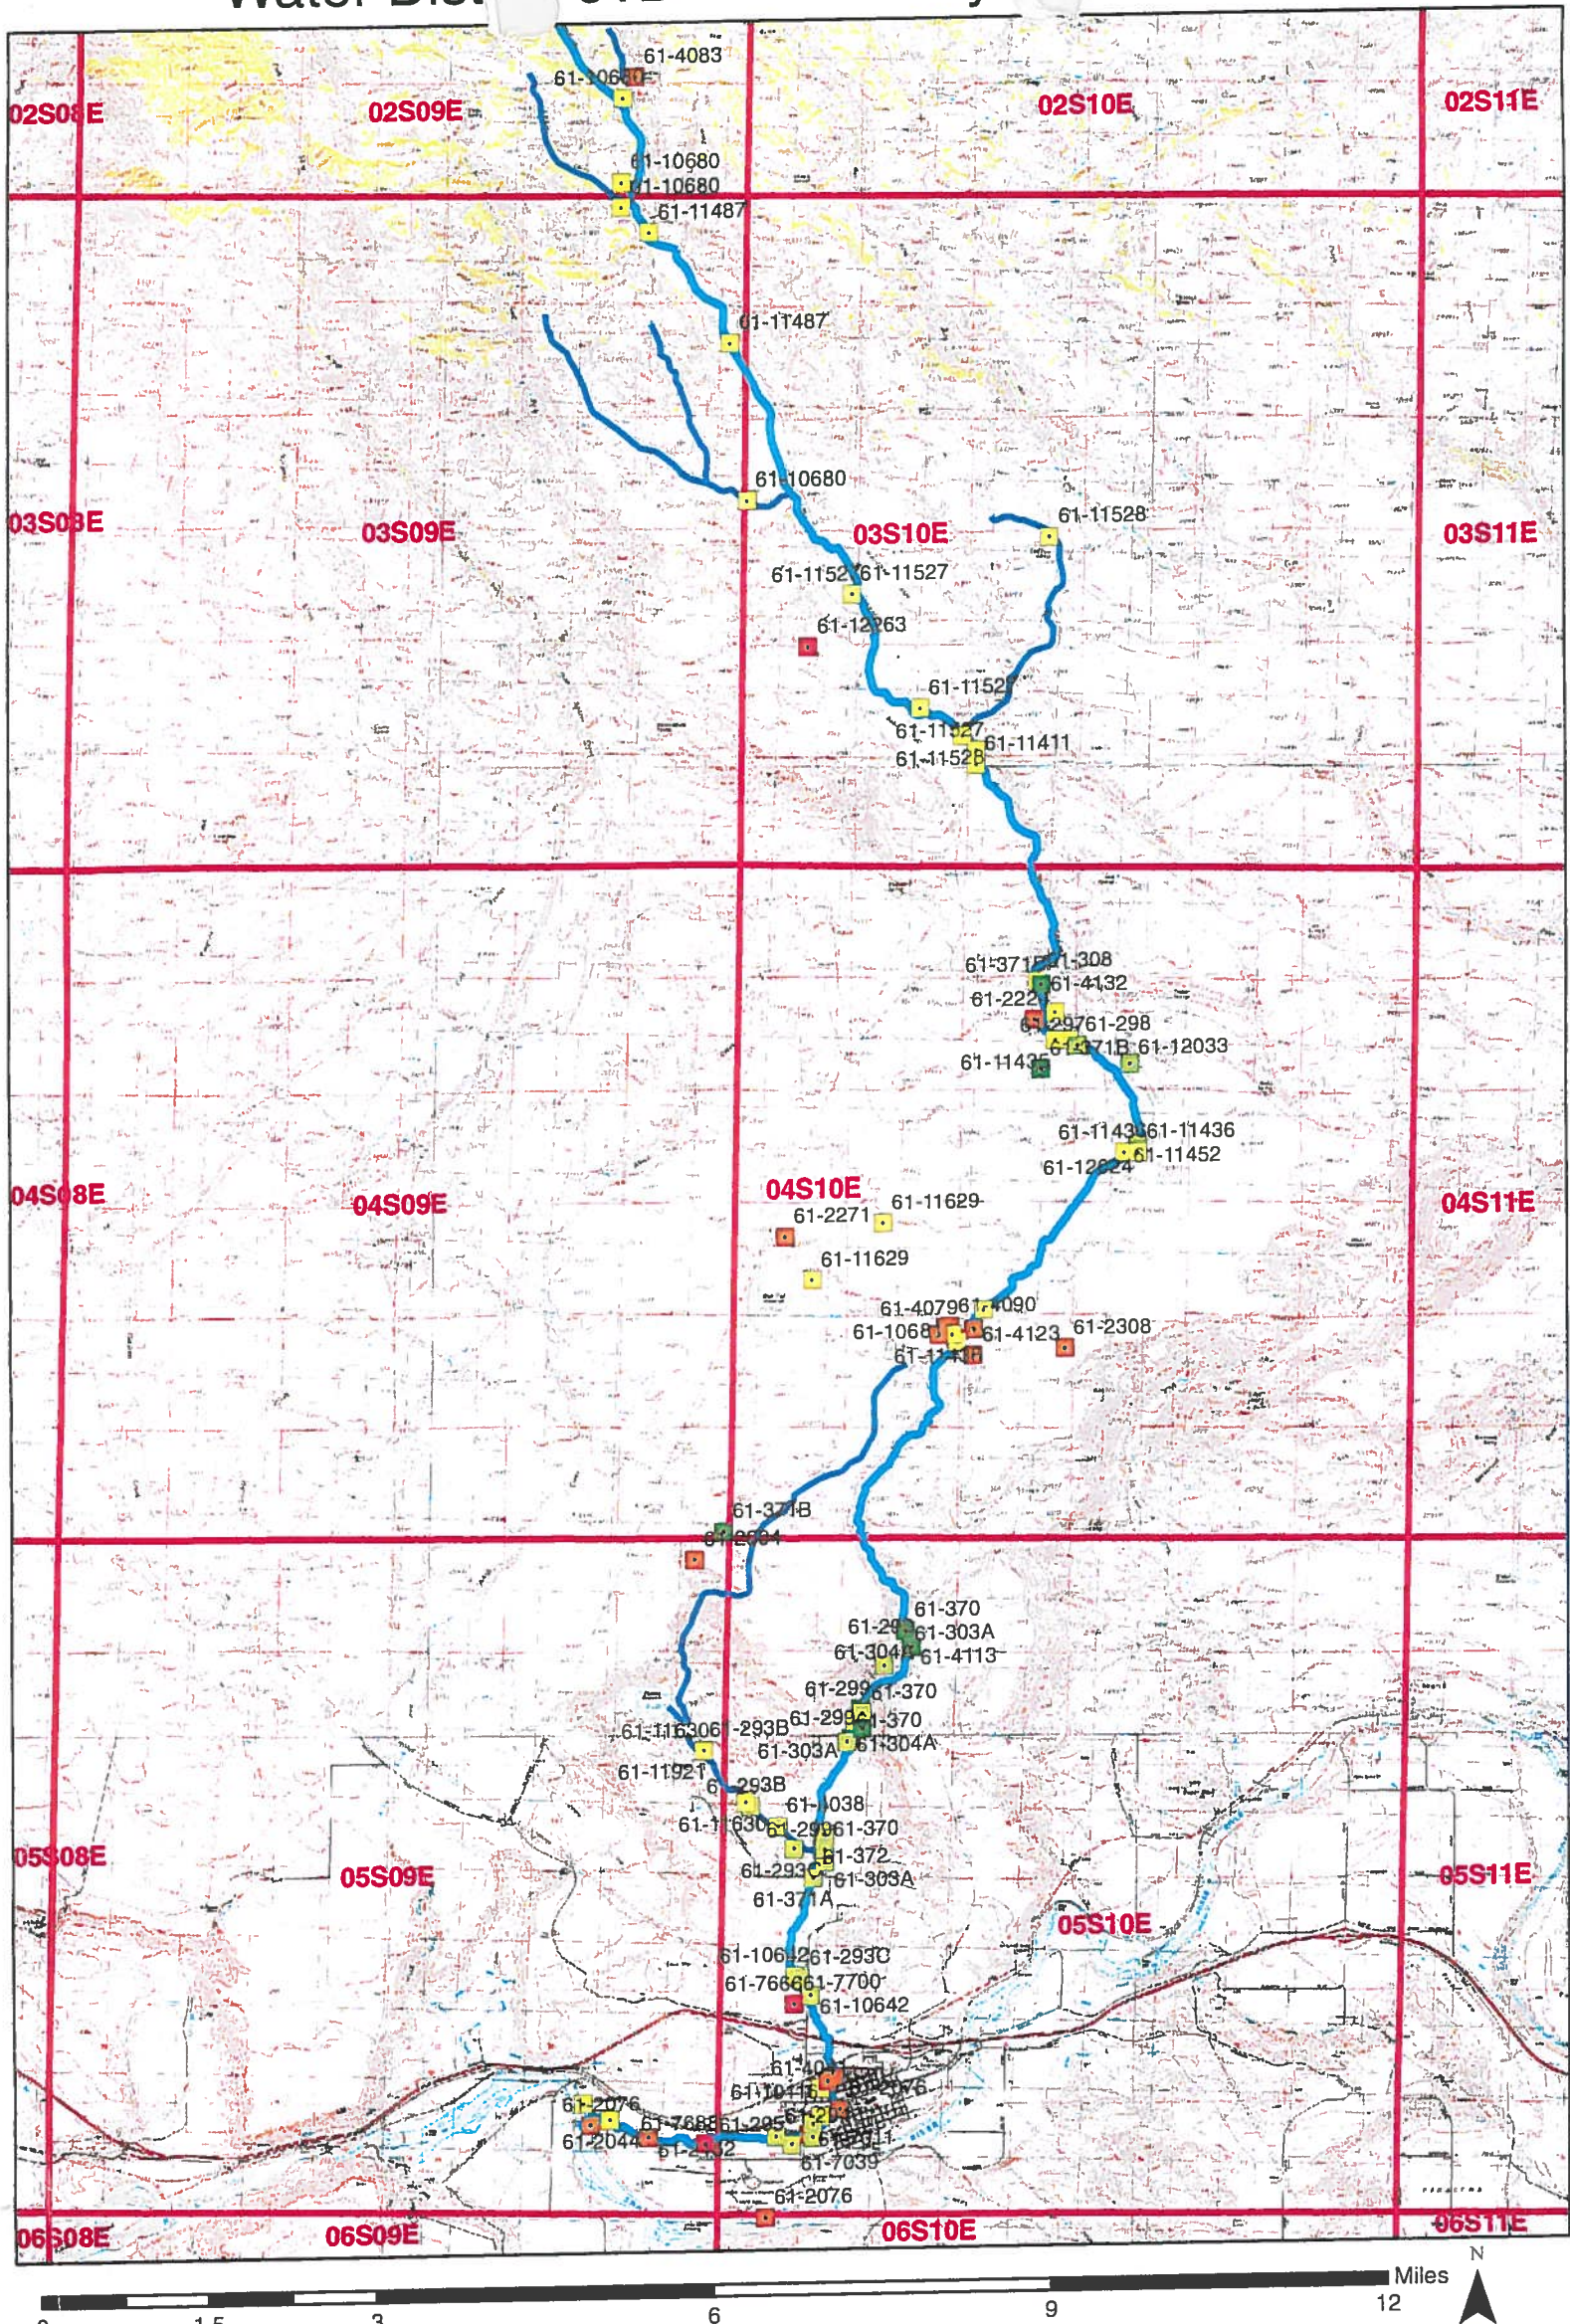

Water District 61D - Little Canyon Creek PODs

Legend

PODs PriorityYr	1871 - 1880	1881 - 1910	1911 - 1940	1941 - 1970	1971 - 2011	LittleCanyonCkTribs	LittleCanyonCk
	■	■	■	■	■	—	—

Water District 61D - Little Canyon Creek PODs

PODs PriorityYr	1871 - 1880	1881 - 1910	1911 - 1940	1941 - 1970	1971 - 2011	LittleCanyonCkTribs	LittleCanyonCk
	■	■	■	■	■		