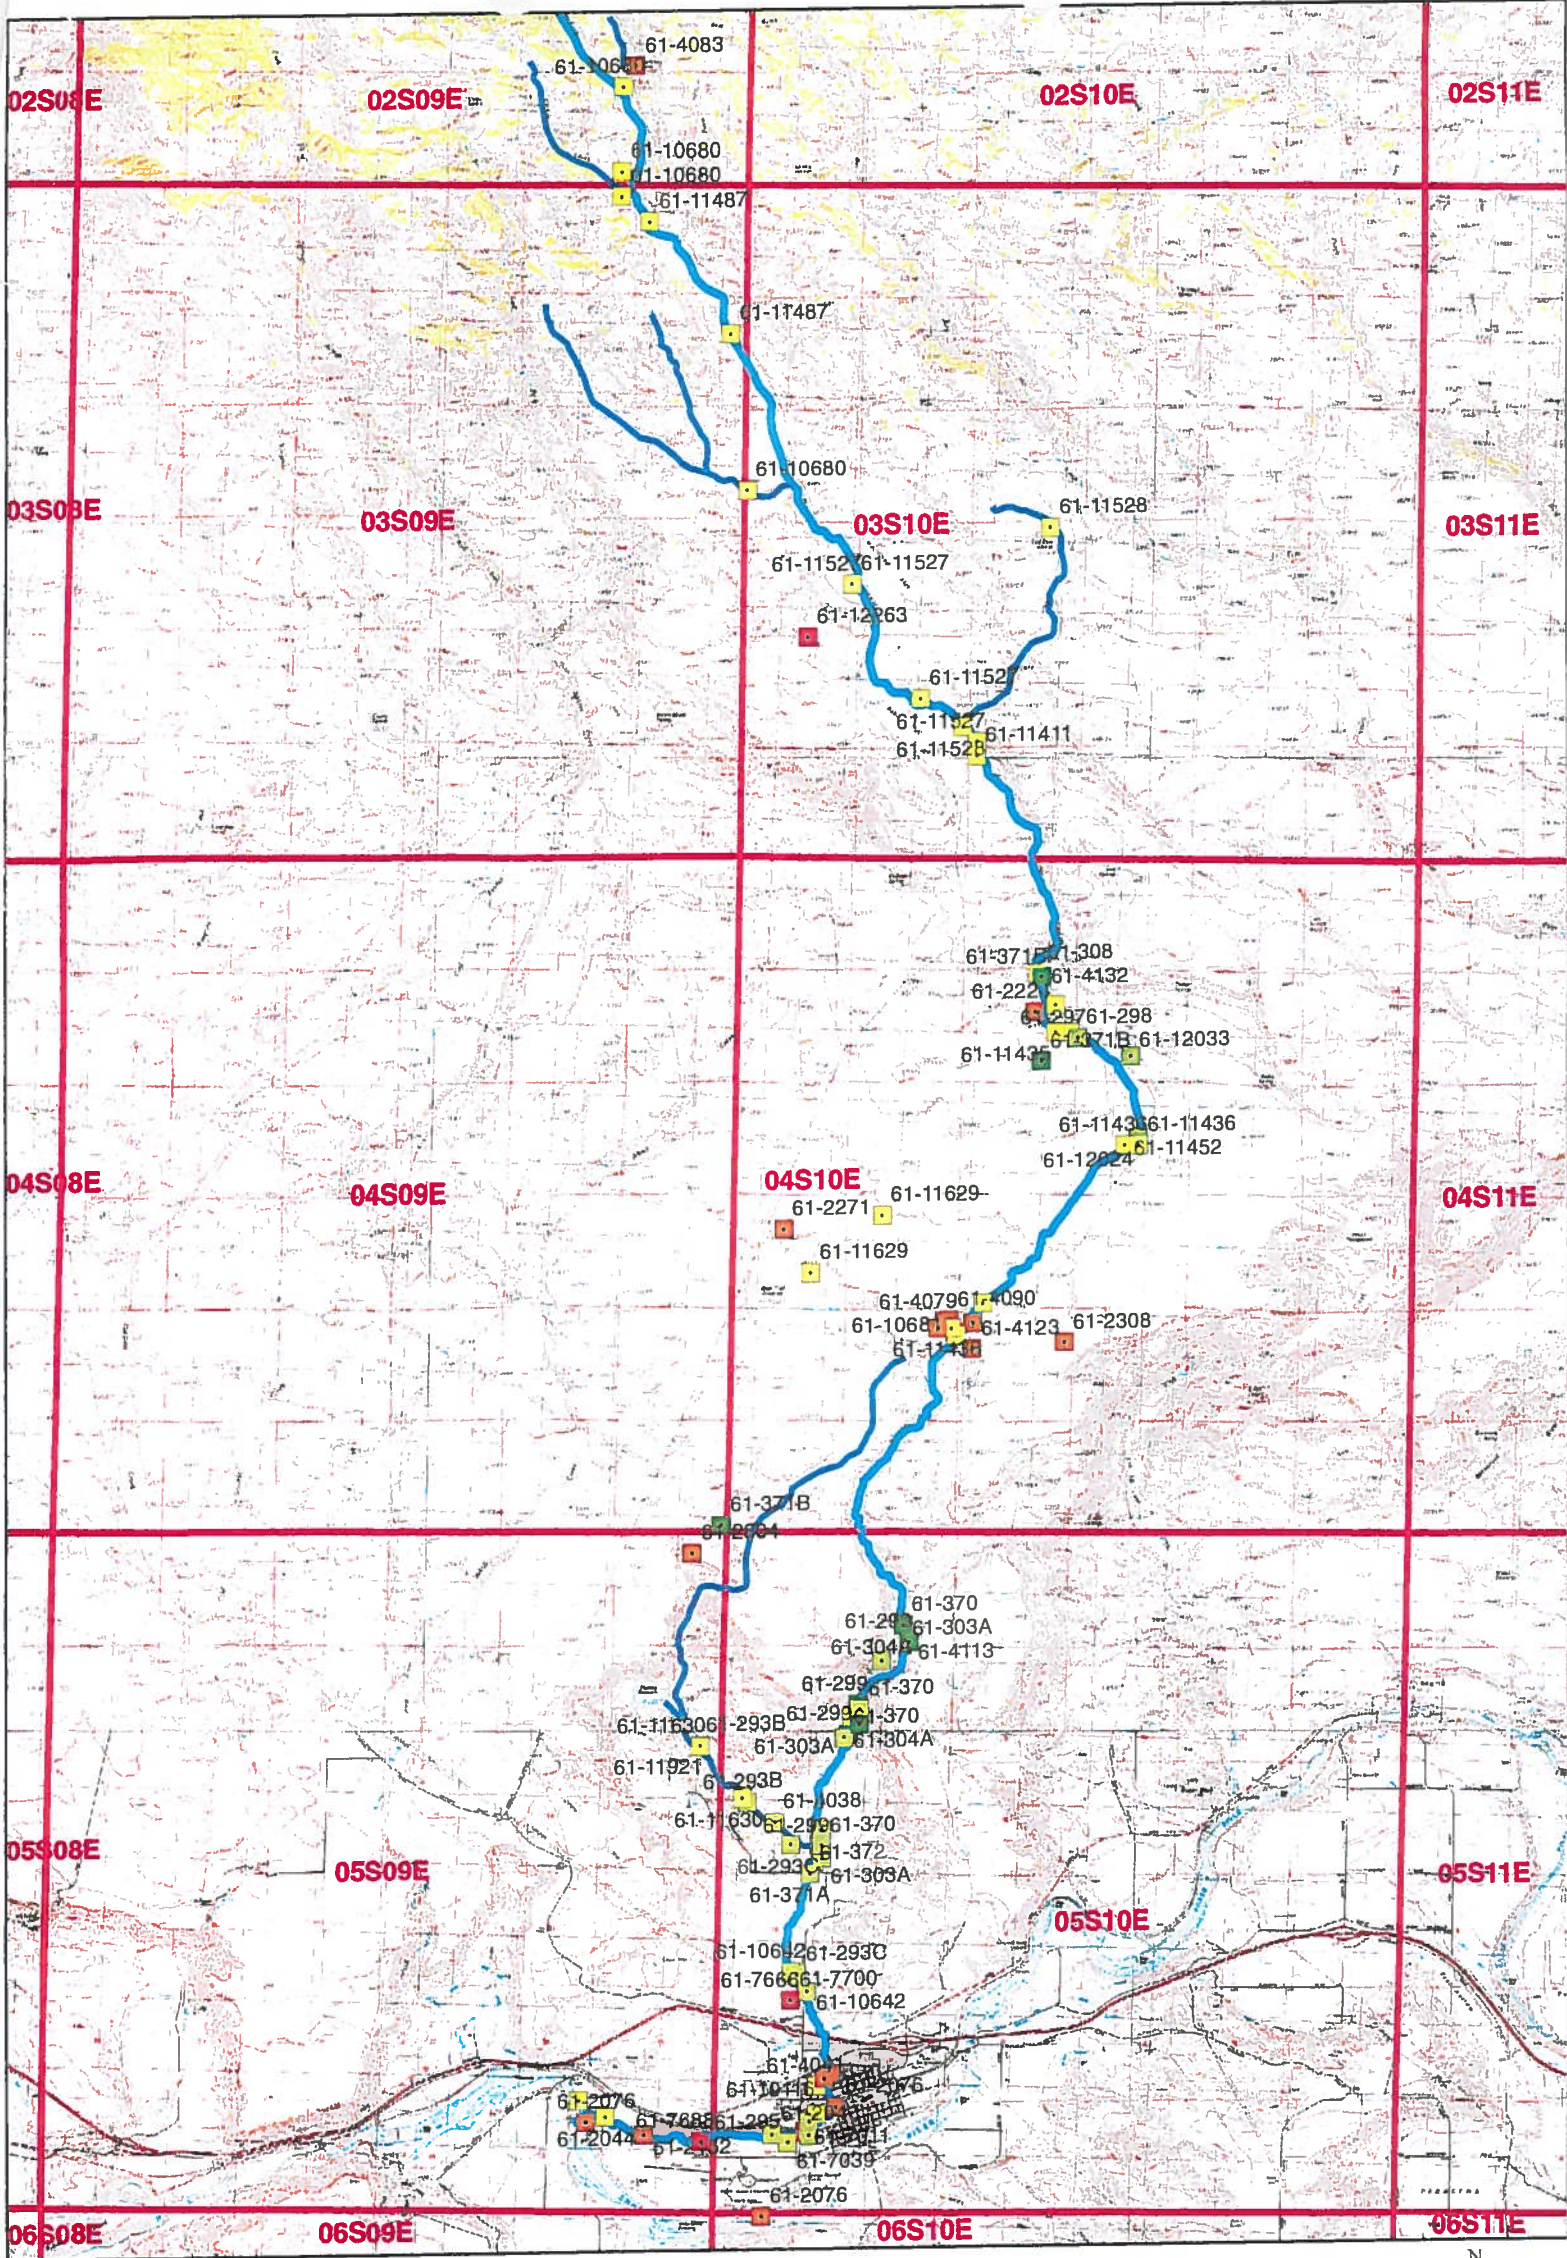

Water District 61D - Little Canyon Creek PODs

Legend

PODs PriorityYr	1871 - 1880	1881 - 1910	1911 - 1940	1941 - 1970	1971 - 2011	LittleCanyonCkTribs	LittleCanyonCk
	■	■	■	■	■	—	—

Water District 61D - Little Canyon Creek PODs

PODs PriorityYr	1871 - 1880	1881 - 1910	1911 - 1940	1941 - 1970	1971 - 2011	LittleCanyonCkTribs	LittleCanyonCk
	■	■	■	■	■		