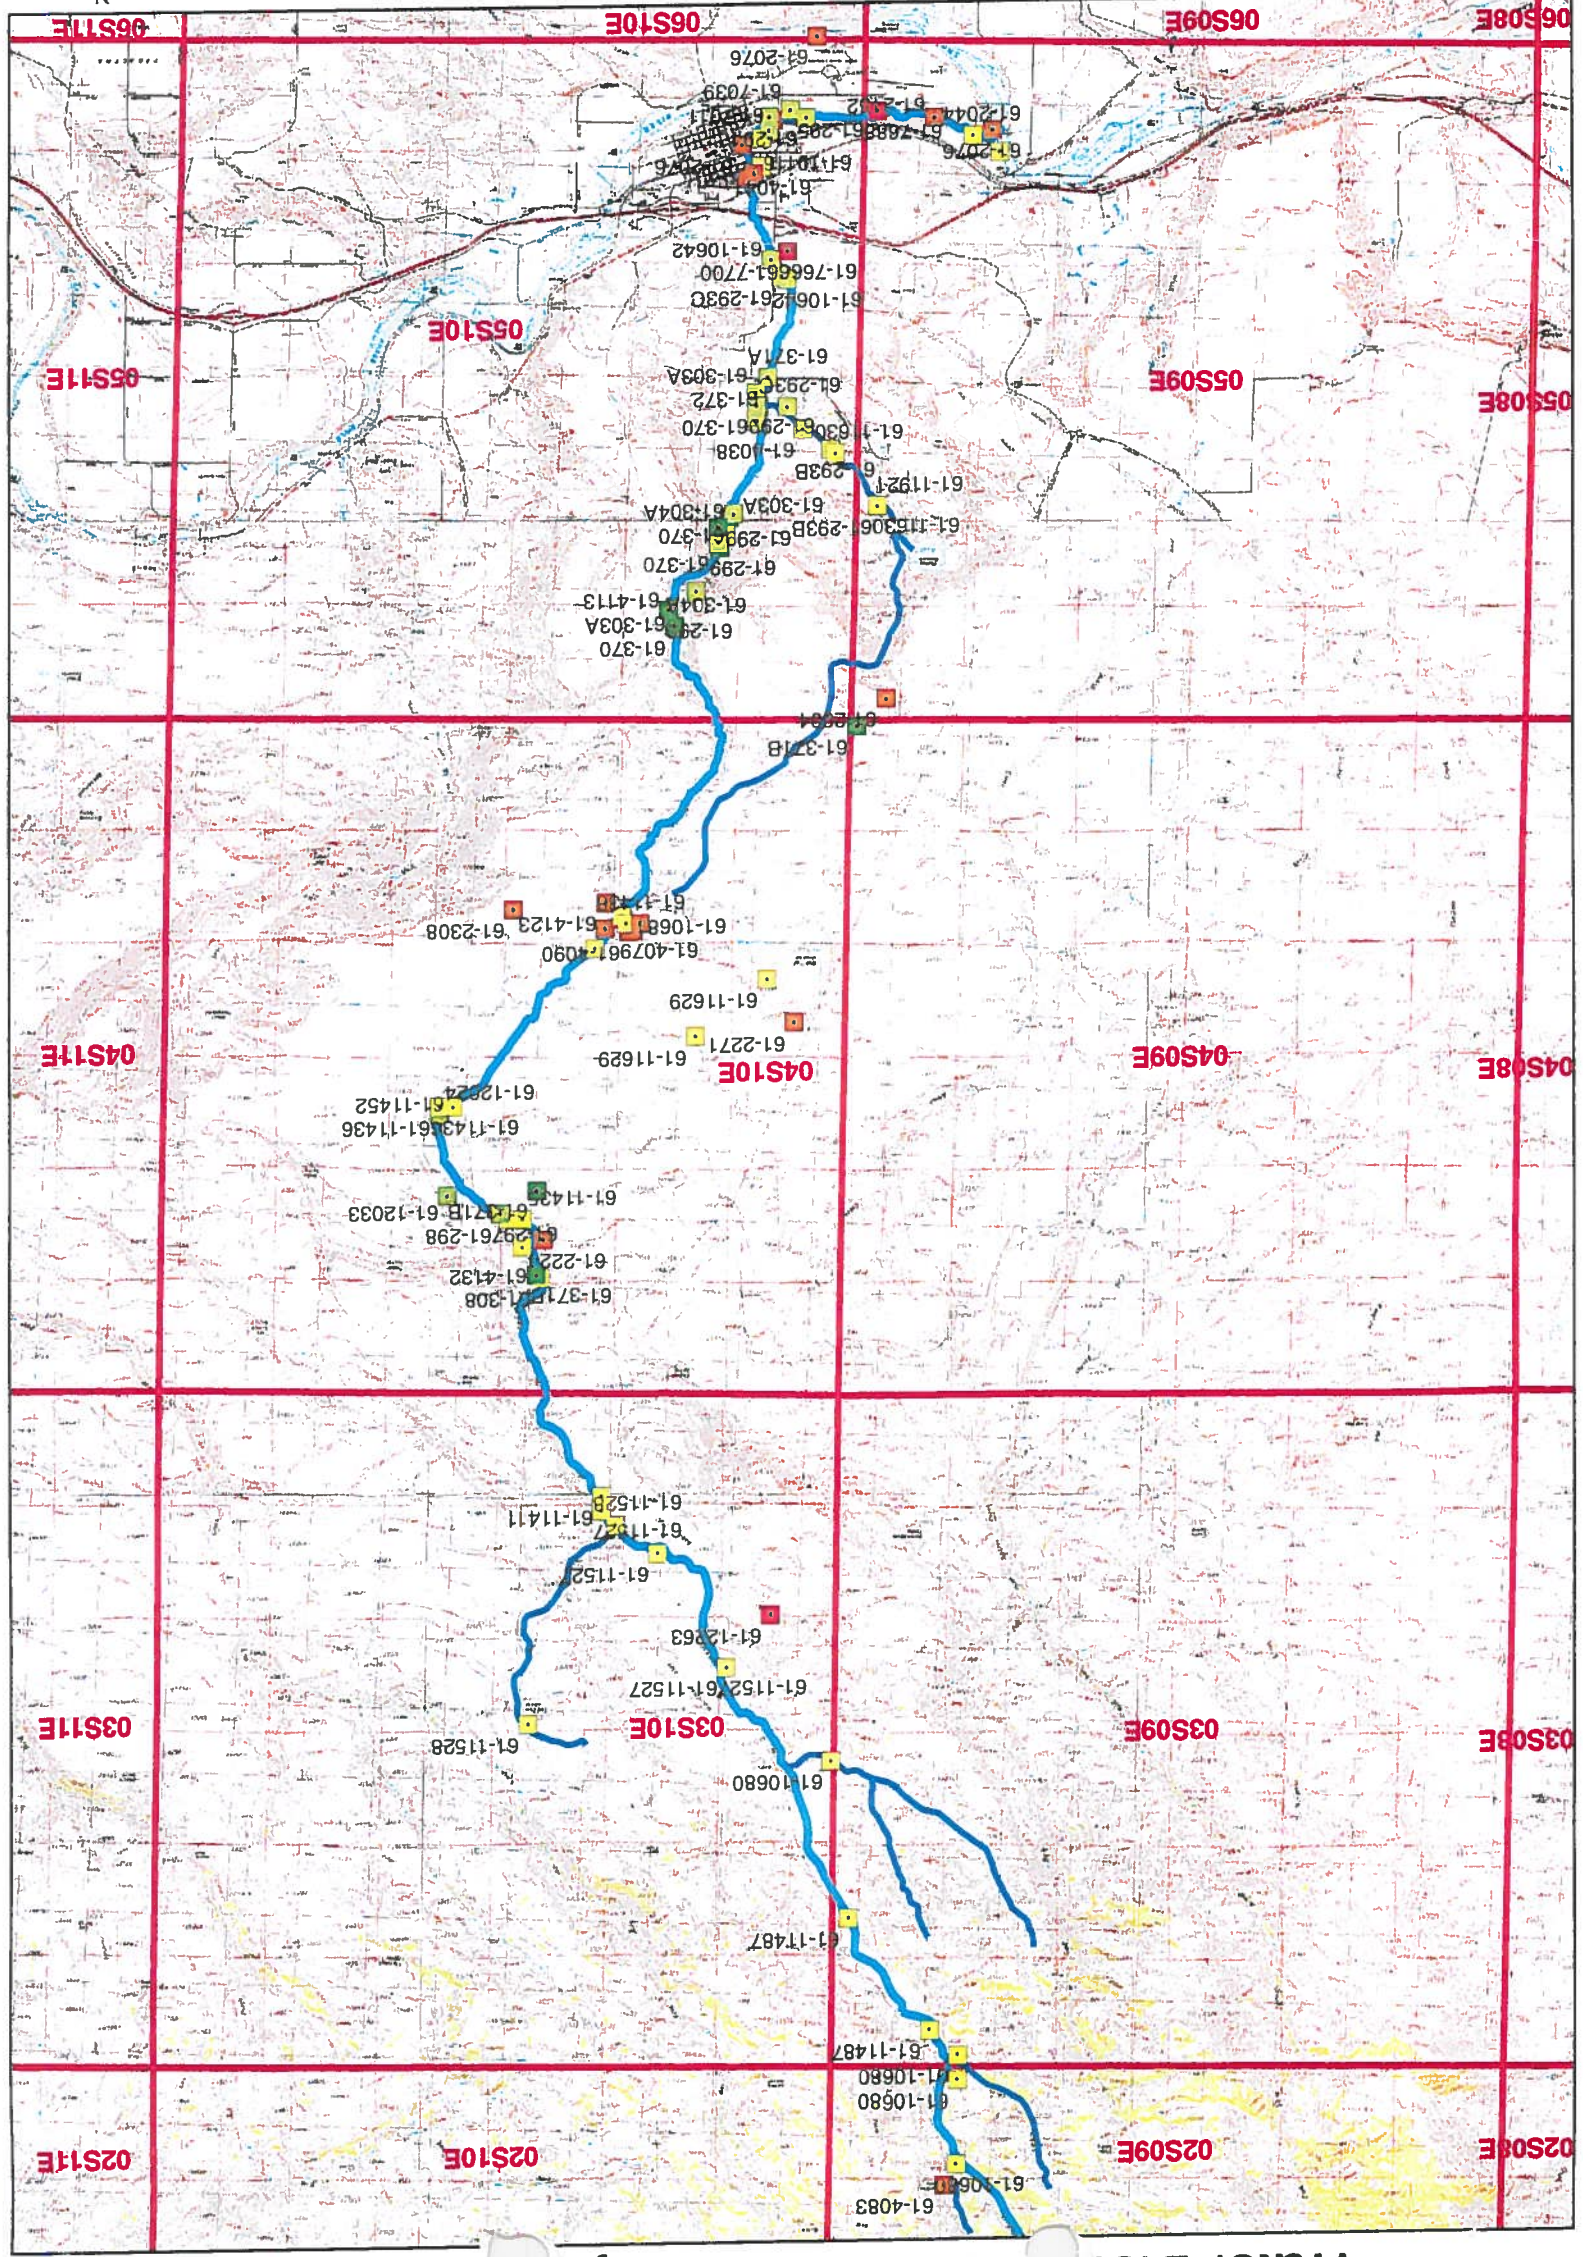

Water District 61D - Little Canyon Creek PODs

Legend

- PODs Priority
- 1871 - 1880
- 1881 - 1910
- 1911 - 1940
- 1941 - 1970
- 1971 - 2011
- Little Canyon Cr Tribs
- Little Canyon Crk

Water District 61D - Little Canyon Creek PODs

Legend

PODs PriorityYr

- 1871 - 1880
- 1881 - 1910
- 1911 - 1940
- 1941 - 1970
- 1971 - 2011
- LittleCanyonCkTribs
- LittleCanyonCk