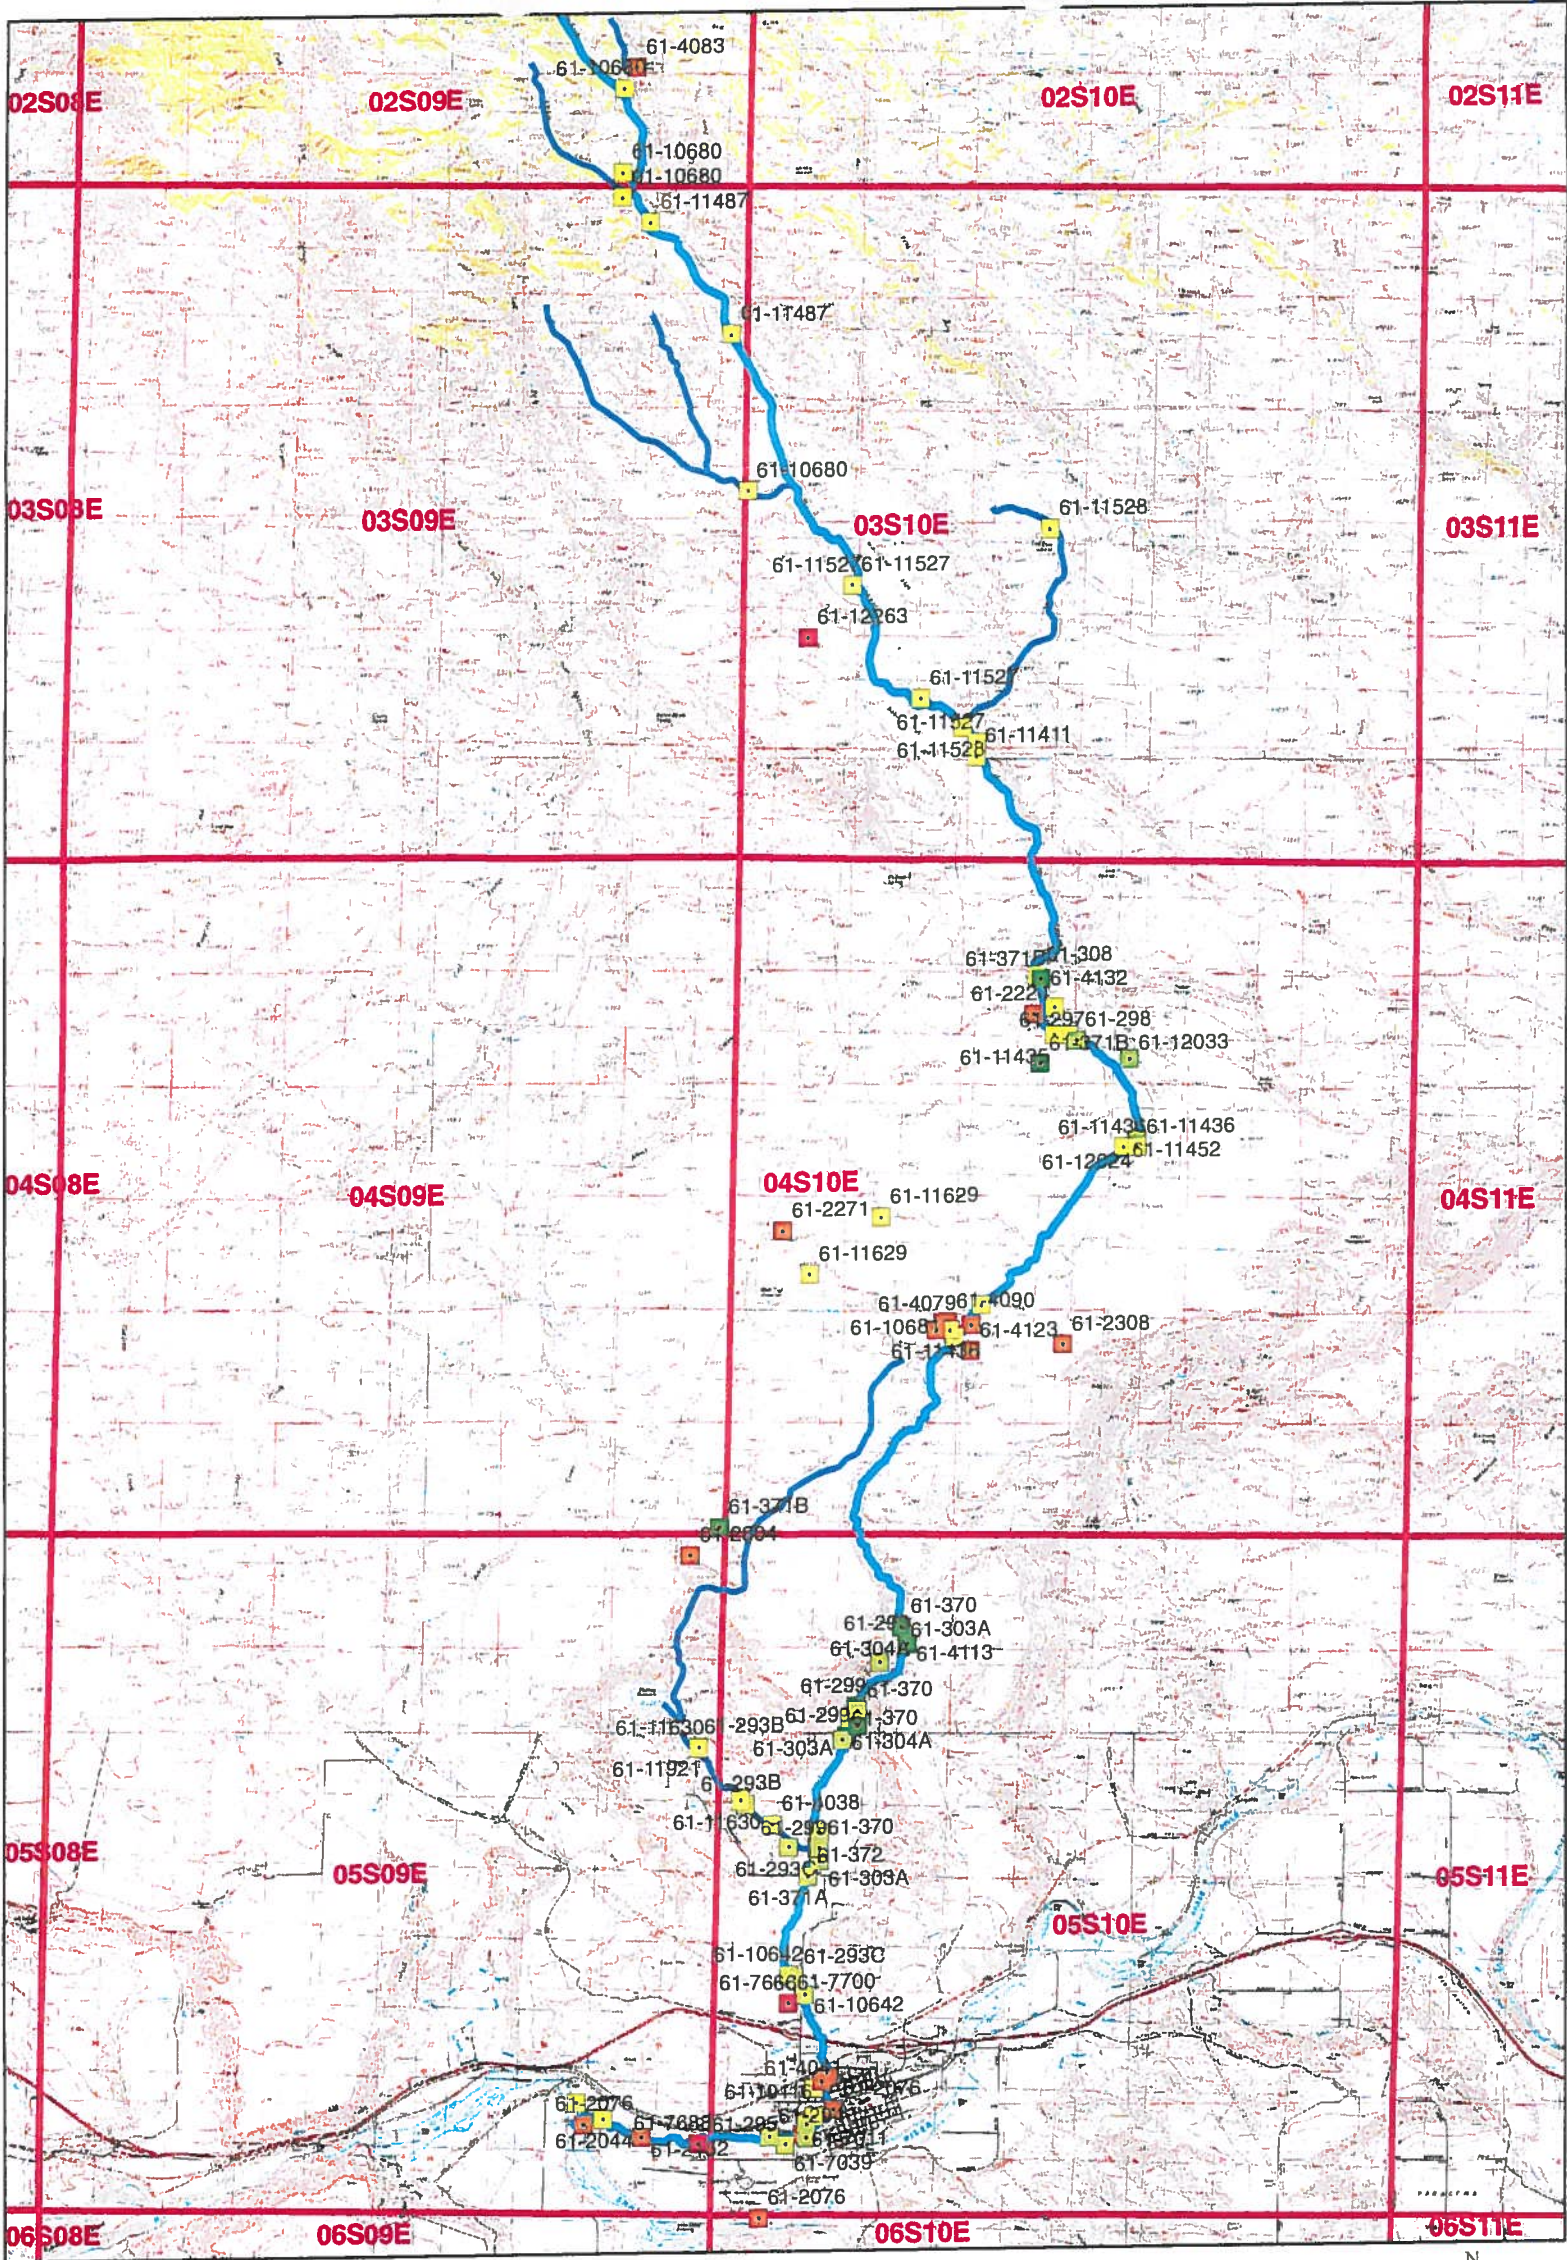

Water District 61D - Little Canyon Creek PODs

Legend

- PODs Priority
- 1871 - 1880
- 1881 - 1910
- 1911 - 1940
- 1941 - 1970
- 1971 - 2011
- Little Canyon Cr Tribs
- Little Canyon Crk

Water District 61D - Little Canyon Creek PODs

Legend

PODs PriorityYr

- 1871 - 1880
- 1881 - 1910
- 1911 - 1940
- 1941 - 1970
- 1971 - 2011
- LittleCanyonCkTribs
- LittleCanyonCk